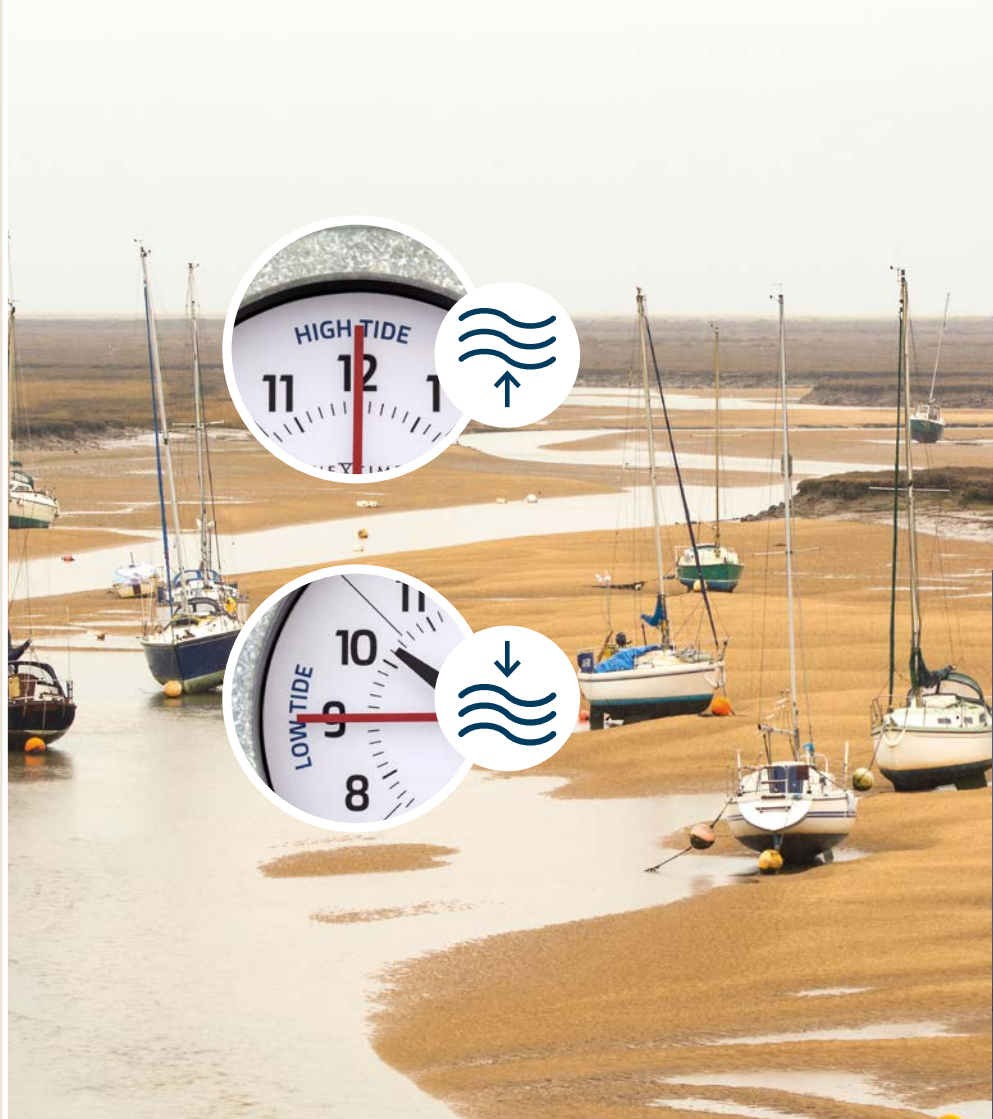

## Tide clock

Besides telling time, a tide clock keeps track of the tidal cycles, which happen twice a day. It provides useful information about high and low tides for people who are engaged in coastal and water activities.

**Tide • 4321BL**

Wall clock • 22 cm Ø • Metal  
Galvanized silver • Time + Tide  
(not for outdoor use)

**Tide • 4321WI**

Wall clock • 22 cm Ø • Metal  
Galvanized silver • Time + Tide  
(not for outdoor use)